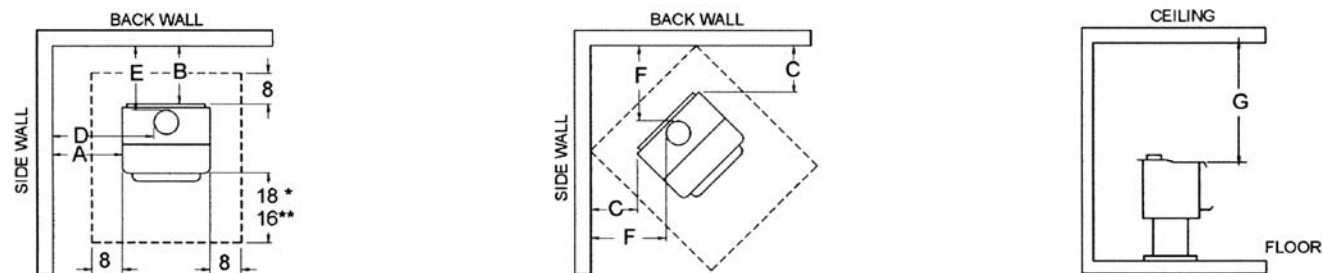

CLEARANCES TO COMBUSTIBLES