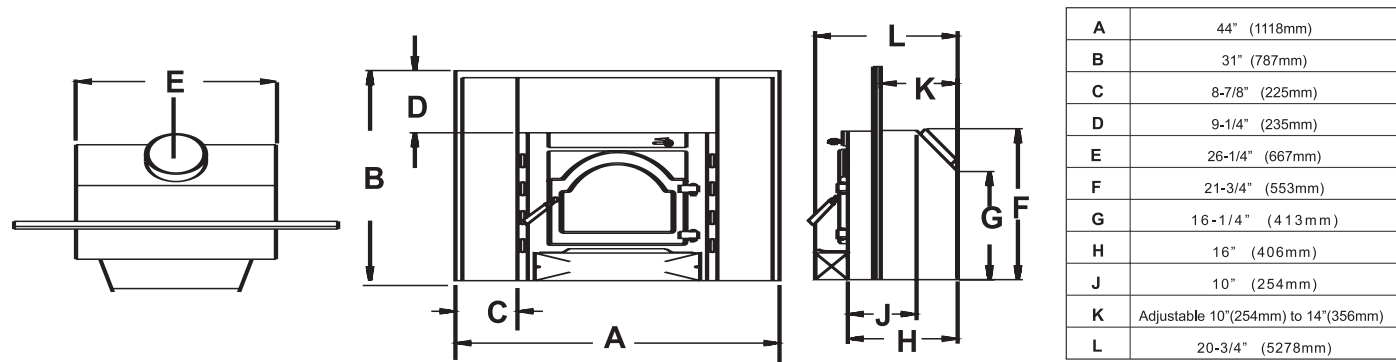

Plate Steel Wood Stoves and Wood Insert (CDW)

Dutchwest Wood Insert Model DW2500X02

CLEARANCES IN INCHES							
PRODUCT #	A	B	C	D	E	F	G
CDW244	18"	15"	7"	25 1/2"	17 1/2"	15"	56"
CDW247001							
Single Wall Connector	10 1/2"	10 1/2"	10 1/2"	19"	11 1/2"	19"	54"
Double Wall Connector	2 1/2"	5"	2 1/2"	10 1/2"	5 1/2"	10"	54"
CDW270007	17 1/2"	13"	11"	28"	15 1/2"	22"	54 1/2"
CDW300007	26"	15"	12"	35 1/2"	18 1/2"	22"	54"
CDW1000L02							
Single Wall Connector	12"	12 1/2"	7"	19 1/2"	15"	15"	56"
Double Wall Connector	8 1/2"	8"	5 1/2"	15 1/2"	10"	13"	56"
CDW2000L02							
Single Wall Connector	15"	10"	9"	24 1/2"	18 1/2"	19 1/2"	54"
Double Wall Connector	14"	10"	8"	23"	15"	18"	54"