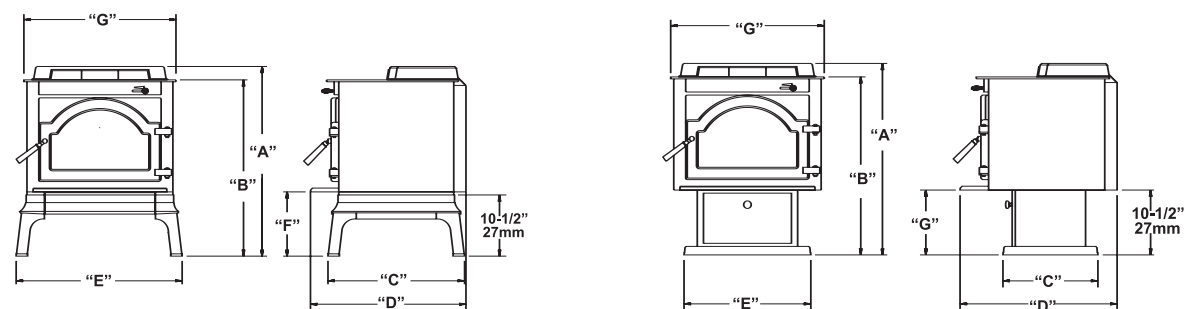

Plate Steel Wood Stove and Wood Insert (DW)

Wood Stove with Legs

Wood Stove with Pedestal

Model (Legs)	A	B	C	D	E	F	G
DW1000L02	29"	25 3/4"	17 1/2"	20 1/2"	24 3/8"	10 3/4"	23 3/4"
	737mm	679mm	521mm	619mm	273mm	273mm	603mm
DW1500L02	30"	27 3/4"	17 3/4"	22 1/4"	28 3/4"	10 3/4"	28 1/4"
	762mm	705mm	450mm	565mm	730mm	273mm	718mm
DW2000L02	31"	28 3/4"	21 7/8"	27"	26 1/2"	10 3/4"	26 1/2"
	787mm	730mm	565mm	686mm	673mm	273mm	667mm
Model (Pedestal)	A	B	C	D	E	F	G
DW1000P02	29"	26 3/4"	17 7/8"	20 1/2"	20 3/4"	10 3/4"	23 3/4"
	737mm	679mm	378mm	521mm	527mm	273mm	603mm
DW1500P02	30"	27 3/4"	15 1/2"	22 1/4"	24 1/2"	10 3/4"	28 1/4"
	762mm	705mm	394mm	565mm	622mm	273mm	718mm
DW2000P02	31"	28 3/4"	15 1/2"	27"	24 1/2"	10 3/4"	26 1/2"
	787mm	730mm	394mm	686mm	622mm	273mm	667mm

Standard Features & Benefits (DW)

- EPA approved, Non-catalytic Technology
- Primary and secondary (heated) combustion air reduces emissions and improves efficiency – more heat from less wood and with longer burn times
- Arched cast iron door with ceramic glass front
- Air wash system for cleaner glass
- Fallaway black wood handle
- Ash cast lip (on stoves only)
- Side shields (on stoves) for reduced clearances
- Top air guide for improved heat distribution (on stoves only)
- Limited lifetime warranty

Dutchwest Steel Plate Wood Stoves & Insert Specs

	Wood Stove Model DW1000L02 with legs DW1000P02 with pedestal	Wood Stove Model DW1500L02 with legs DW1500P02 with pedestal	Wood Stove Model DW2000L02 with legs DW2000P02 with pedestal	Masonry wood insert with brick-lined firebox DW2500X02
Cast iron front door	yes	yes	yes	yes
Heat capacity	up to 1,000 sq. ft.	up to 1,500 sq. ft.	up to 2,000 sq. ft.	up to 1,500 sq. ft.
Firebox dimensions	18 1/4" W x 12 1/2" D	22 1/2" W x 12 3/4" D	21" W x 17" D	20 1/4" W x 12 3/4" D
Volume	1.3 cubic feet	1.5 cubic feet	2.1 cubic feet	1.3 cubic feet
Over-all dimensions*	29" H x 23 3/4" W x 20 1/2" D	30" H x 28 1/4" W x 22 1/4" D	31" H x 26 1/2" W x 27" D	21 3/4" H x 27" W x 20 3/4" D
Min. Fireplace dimensions	N/A	N/A	N/A	22 1/4" H x 28" W x 10"
Range of heat output	10,500 to 26,000 btu/hr	10,300 to 29,300 btu/hr	12,000 to 55,100 btu/hr	9,600 to 58,000 btu/hr
Average efficiency	74.5%	63.0%	70.8%	64%
Average emissions	5.3 grams/hr	4.4 grams/hr	4.4 grams/hr	4.7 grams/hr
Log capacity	18"	22"	20"	20"
Weight	250 lbs Leg model 270 lbs Pedestal model	287 lbs Leg model 300 lbs Pedestal model	340 lbs Leg model 365 lbs Pedestal model	20" 235 lbs
Blower	Optional	Optional	Optional	Standard
Faceplate	N/A	N/A	N/A	44" W x 31" H

YOUR DEALER

CFM
CFM Corporation
2695 Meadowvale Blvd.
Mississauga, Ontario
Canada, L5N 8A3
ph: 1.800.525.1898
www.vermontcastings.com
www.majesticproducts.com